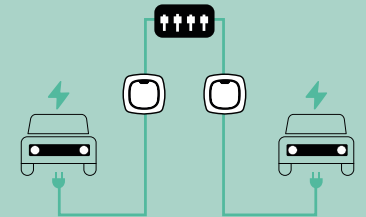

Upgrade your experience with Wallbox Energy Management Solutions

Enjoy even more sustainable, cost-efficient charging at home.

Eco-Smart Solar EV Charging

Use the surplus solar energy from your solar panels to charge your EV. Choose to charge with 100% solar energy, or a mix of solar and grid energy.*

Power Boost Dynamic Load Balancing

Balance the available energy between your home and car, in real-time, so you can run your large appliances and still charge at high speeds! No need for costly upgrades to your electrical panel.*

Power Sharing Charge Multiple EVs

Install multiple chargers on the same circuit to distribute the available energy dynamically and charge all connected cars at once.**

**Both features available in Australia, New Zealand, UK, Ireland and Spain. Amazon Alexa is also available in France and Germany.*