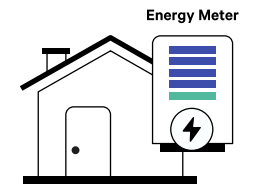

Upgrade your experience with Wallbox Energy Management Solutions

Enjoy even more sustainable, cost-efficient charging at home.

Eco-Smart Solar EV Charging

Use the surplus solar energy from your solar panels to charge your EV. Choose to charge with 100% solar energy, or a mix of solar and grid energy.*

Power Boost Dynamic Load Balancing

Balance the available energy between your home and car, in real-time, so you can run your large appliances and still charge at high speeds! No need for costly upgrades to your electrical panel.*

Power Sharing Charge Multiple EVs

Install multiple chargers on the same circuit to distribute the available energy dynamically and charge all connected cars at once.**

**Both features available in Australia, New Zealand, UK, Ireland and Spain. Amazon Alexa is also available in France and Germany.*