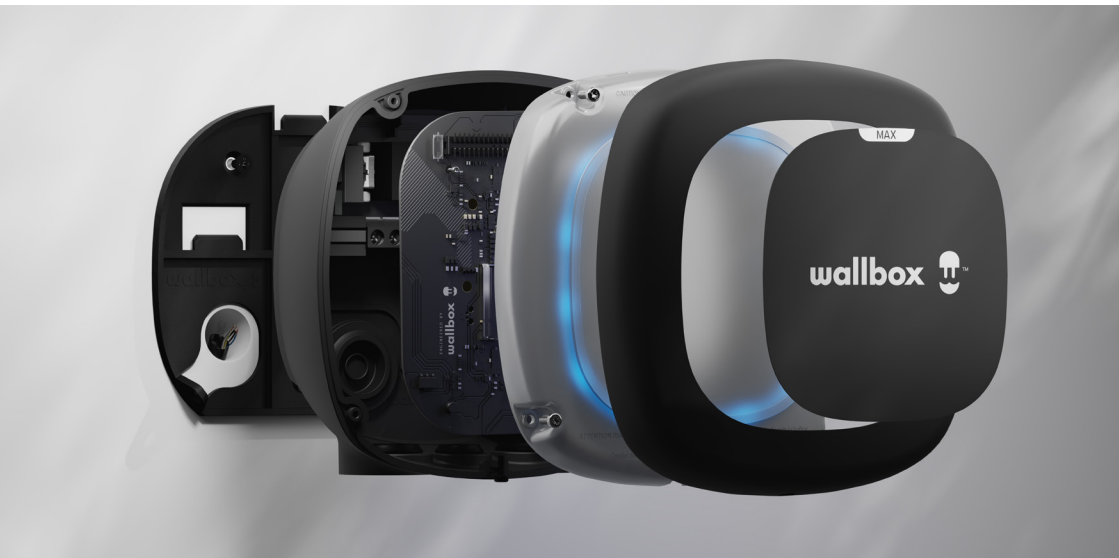

MYWALLBOX APP

Control at your fingertips with the myWallbox app

- Monitor the status of your charger and control it from anywhere.
- Get energy use and spending statistics in real-time.
- Secure your charger with remote locking and unlocking.
- Access all Energy Management Solution features.
- **NEW!** Activate Halo Light Standby so the light will stay off until you interact with the charger.

PULSAR MAX

Product Specifications

General Specifications

Cable Length:	5m (7m optional)
Charging Mode (IEC 61851-1):	Mode 3
Dimensions:	198 x 201 x 99mm (without cable)
Weight:	1.3kg (without cable)
Operating Temperature:	-25 °C to 50 °C
Storage Temperature:	-10 °C to 70 °C

User Interface & Communications

Connectivity:	WiFi, Bluetooth
Communication Platforms:	myWallbox, OCPP 1.6j

Electrical Specifications

Rated Voltage AC ± 10%:	220-240 V / 380-440 V
Charging Power:	7.4 kW / 22 kW
Rated Current:	32 A (1P) / 32 A (3P)
Connector Type (IEC 62196-2):	Type 1 or Type 2
Cable Width:	up to 13 mm²
Configurable Current:	from 6 A to rated current
Rated Frequency:	50 Hz / 60 Hz
Protection Rating:	IP55 / IK10
Surge Category:	CAT III
Residual Current Detection:	DC 6 mA
RCCB:	External RCCB Type A required

Save while you sleep with easy scheduling

myWallbox provides an off-peak charging schedule suggestion right at onboarding. Charge with energy that's cleaner and cheaper, depending on your energy provider and plan, with just one click.*

*Available in UK, Ireland, Australia, NZ, Spain and Norway.